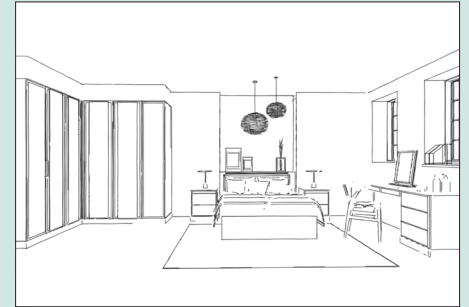

WHITE ASH

The styling of Avon in White Ash began with inspiration from Dulux colour of the year – Heart Wood. A warm pink with a hint of plum, styled alongside gold accents brings out the depth of tones in the light grained wood effect of the furniture. Made in exclusive Hammonds fabric, the upholstered headboard in Vienna Orchid matches beautifully.