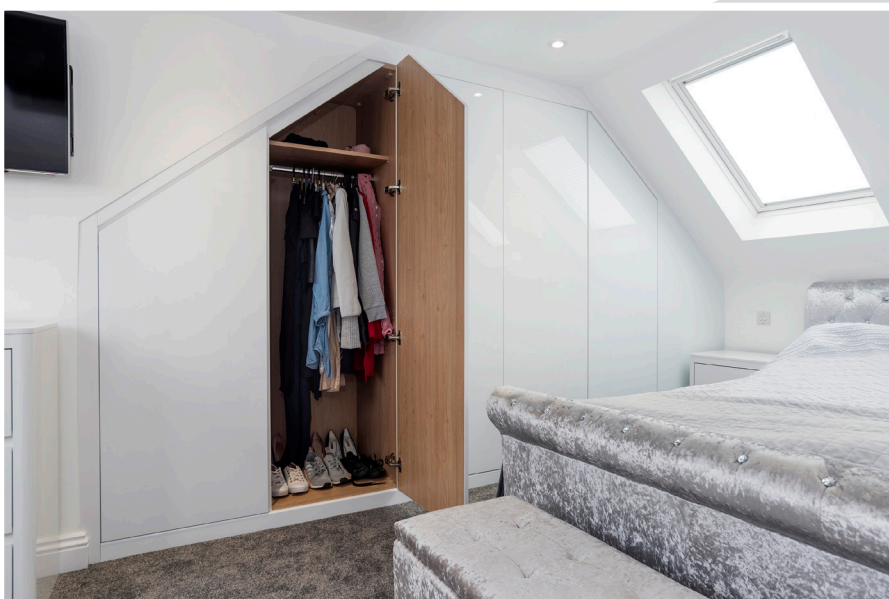

VERDICT

The couple were really pleased with the bespoke design Sheikh created, with angled doors and personalised internal storage. They described that it gave them the perfect amount of storage for many shoes and clothes.